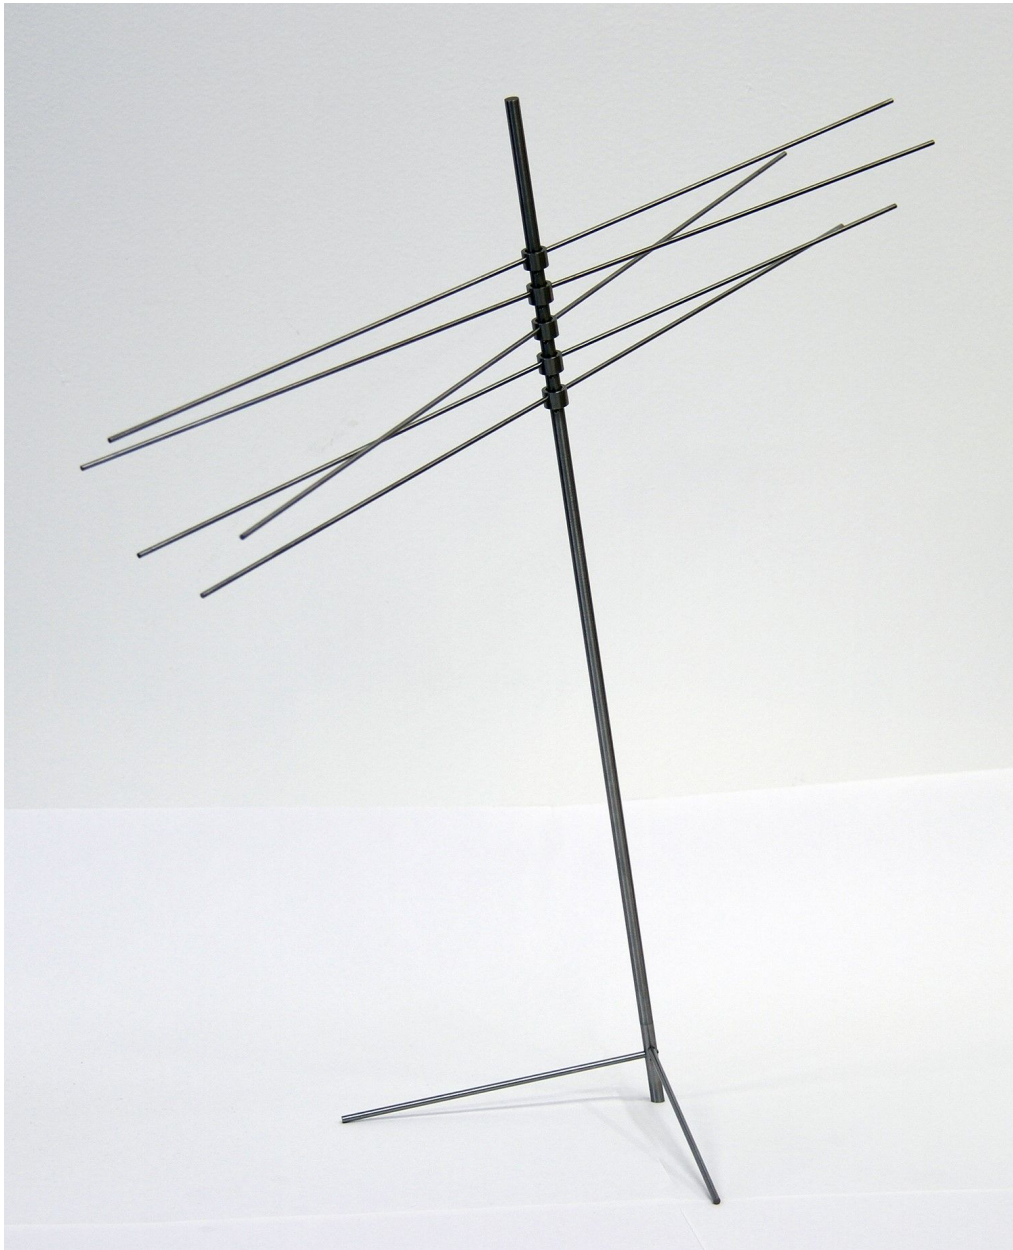

# SPONDER GALLERY

Anne Lilly, *Gertrud 1*, 2017  
stainless steel, 19 x 19 x 19 in. Ed. 1/6  
LILL0003