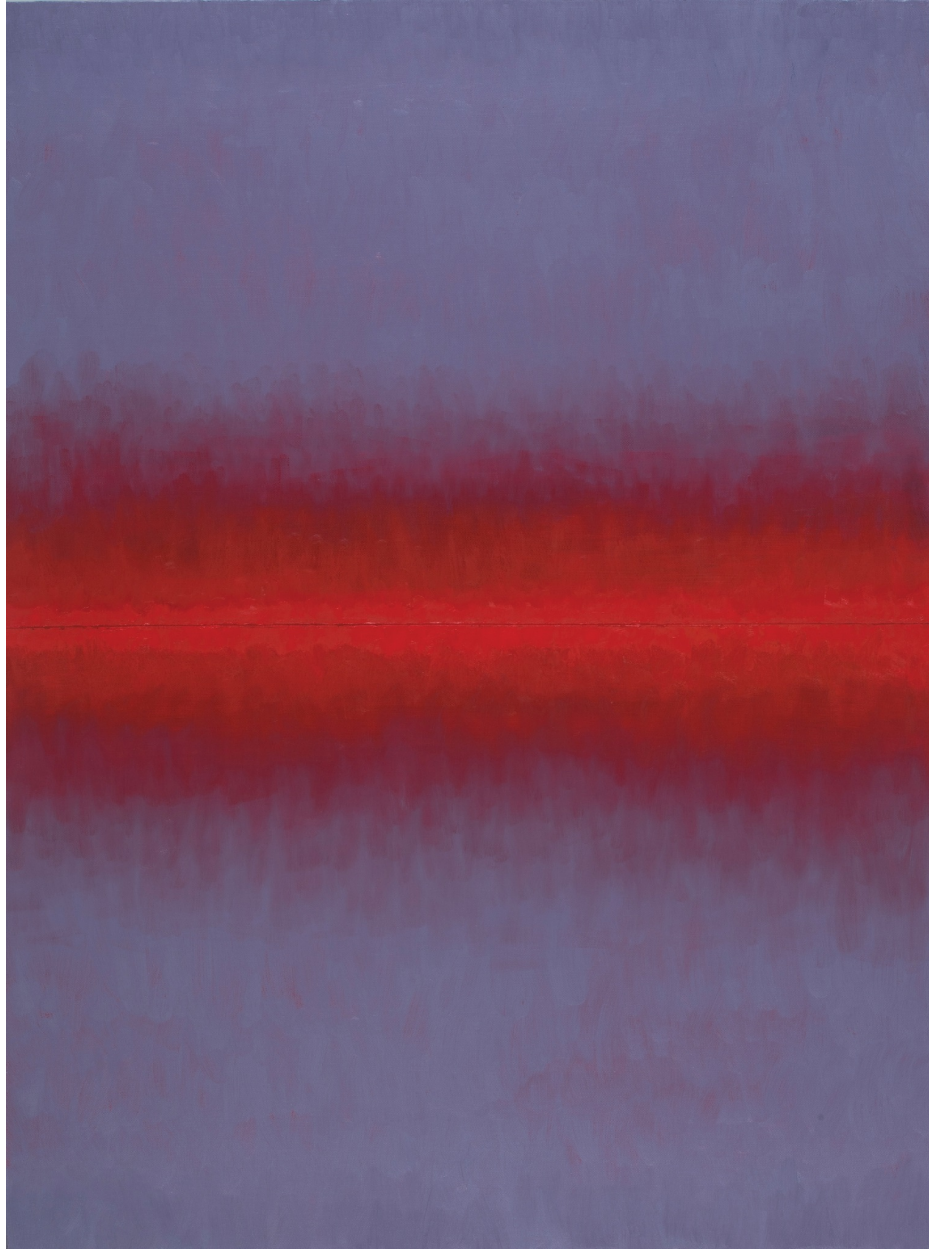

SPONDER GALLERY

Janet Rogers, *Silver Seamed*  
Encaustic on Canvas, 40 x 30 in.  
ROGE00074