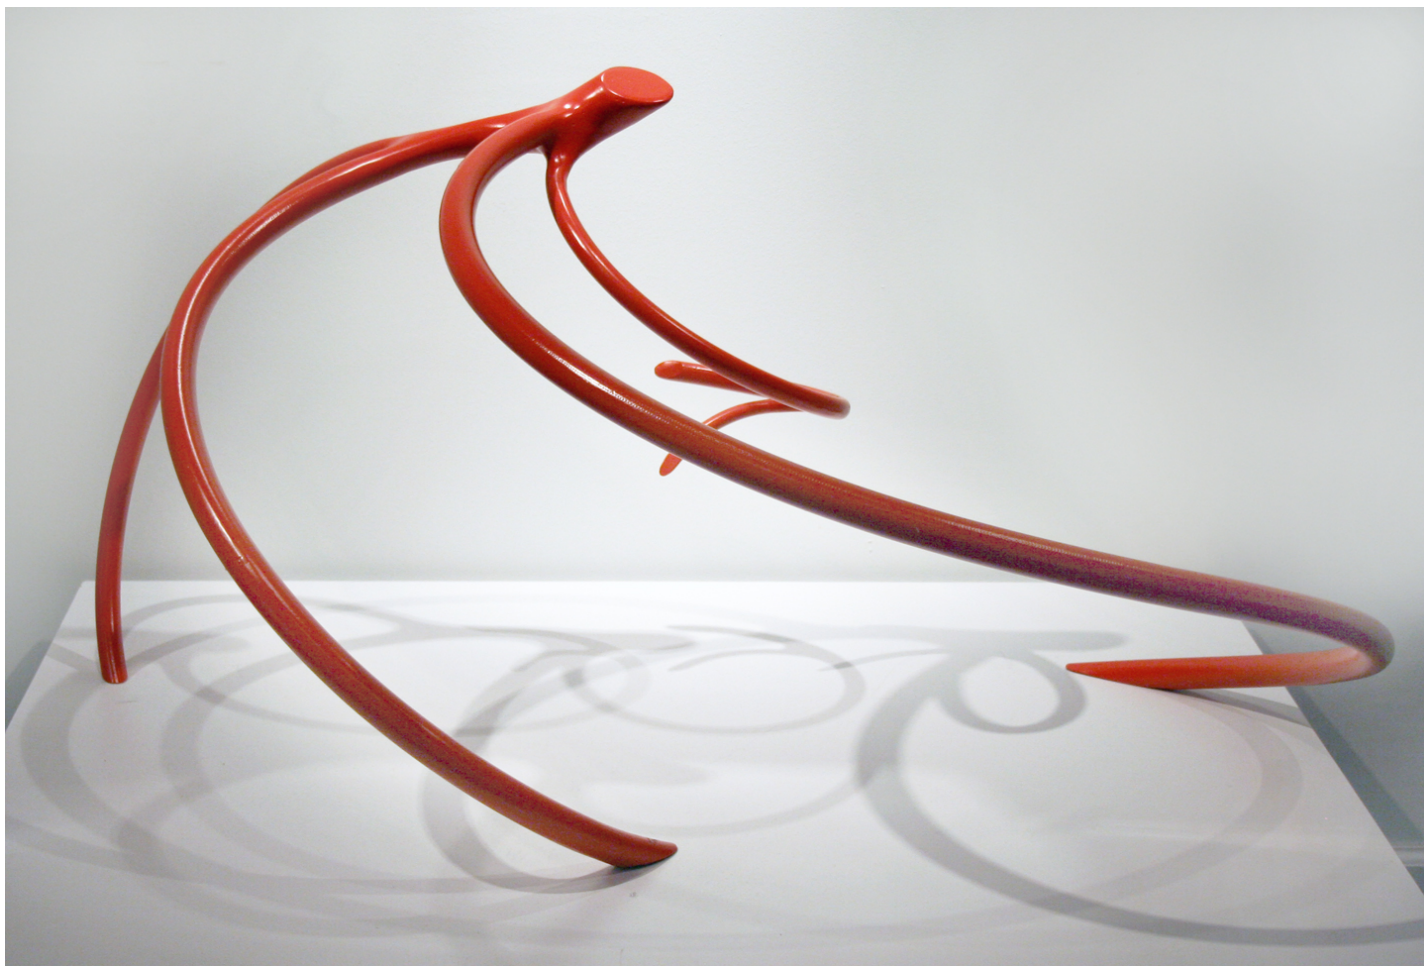

SPONDER GALLERY

Steve Tobin, *Red Root*, 2011  
Steel, 21 x 43 x 26 inches  
63