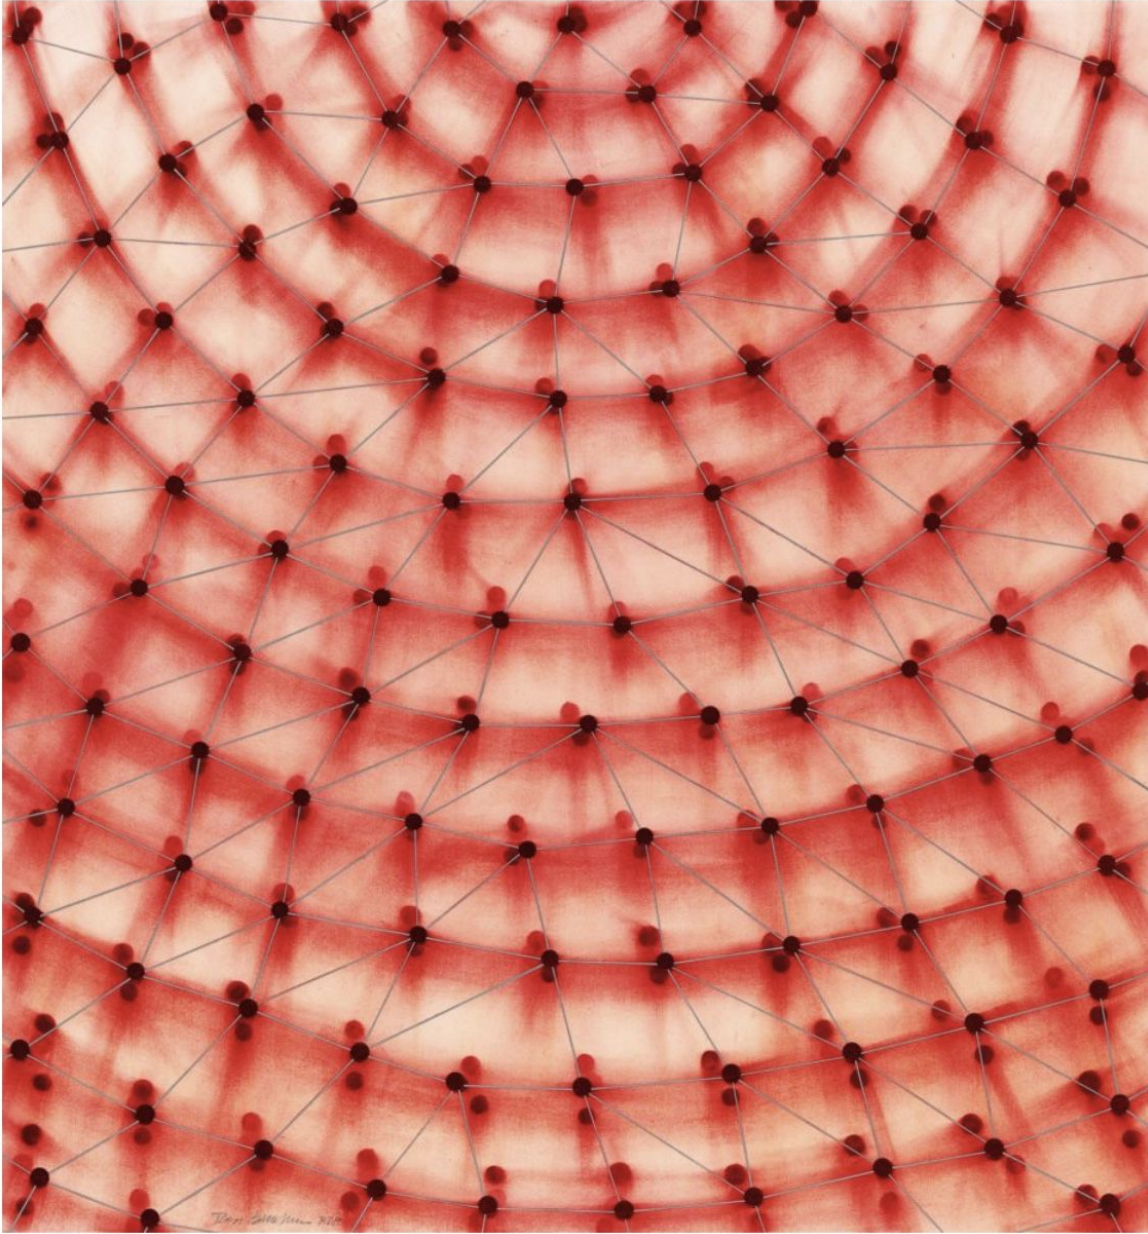

# SPONDER GALLERY

Ross Bleckner, *Z Dome (red)*; edition of 40, 2017  
Archival pigment inks on Crane Museo Max 365 gsm fine art paper, 37 x 34 in.  
BLEC00010